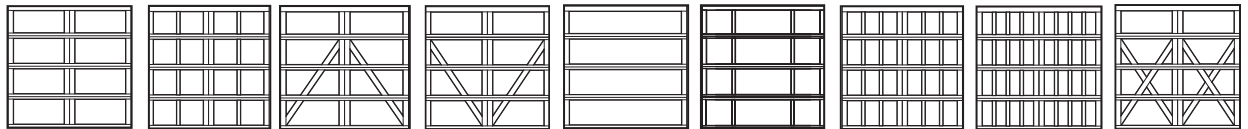

Carriage House Collection *Door Designs*

Select your door panel style and color

1 Choose a panel style:

Square top

Models:

301

302

303

304

305

306

307

308

309

7'
tall

8'
tall

Arched top

Models:

301

302

303

304

305

306

307

308

309

7'
tall

8'
tall